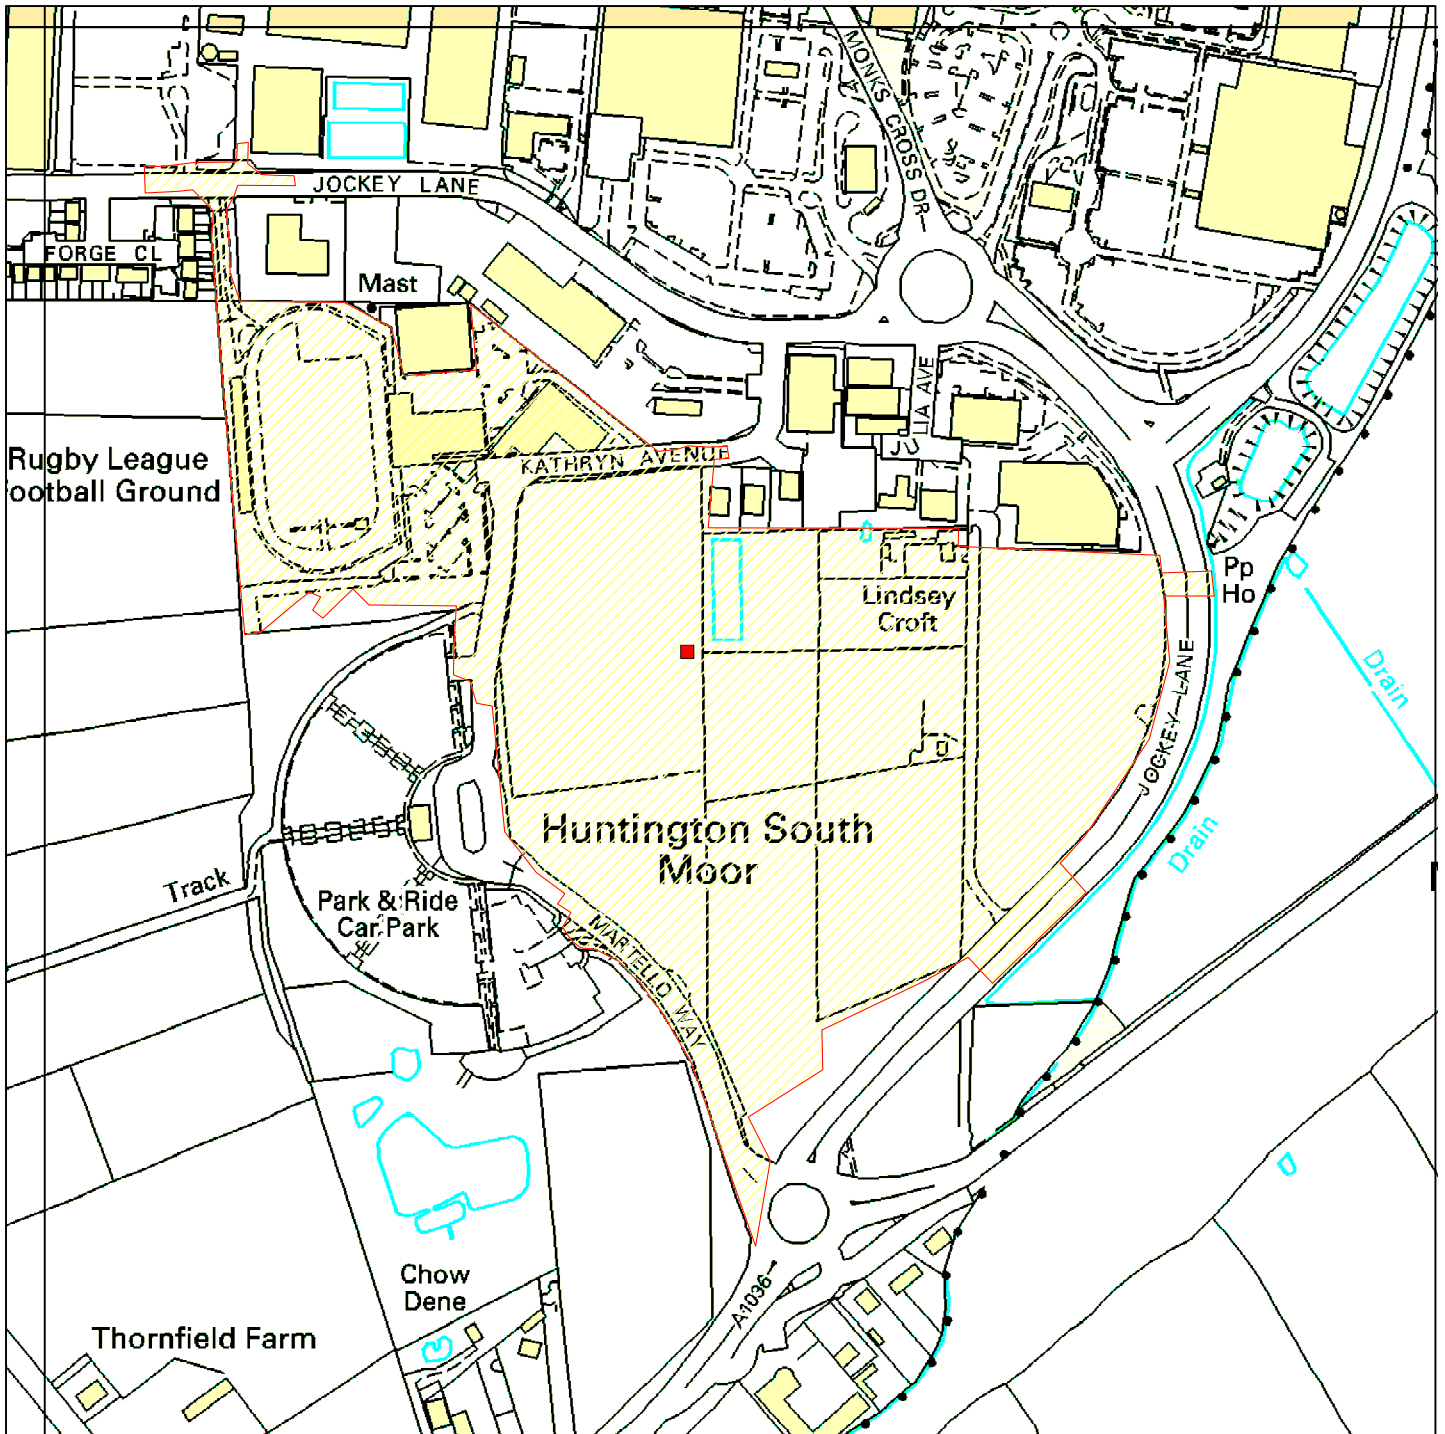

## Land inc Huntington Stadium, Jockey Lane

GIS by ESRI (UK)

Scale : 1:5000

Reproduced from the Ordnance Survey map with the permission of the Controller of Her Majesty's Stationery Office © Crown Copyright 2000.